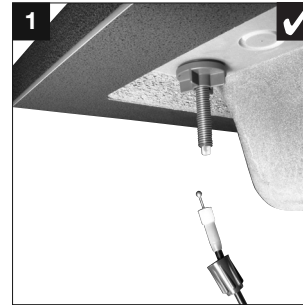

Zugknopf rund Pullknob round

- OK
- not OK

1

	(chrome) Art.-No. 116 987		(stainless steel satin polish) Art.-No. 116 990
	(stainless steel finish) Art.-No. 116 988		(stainless steel brushed finish) Art.-No. 116 989