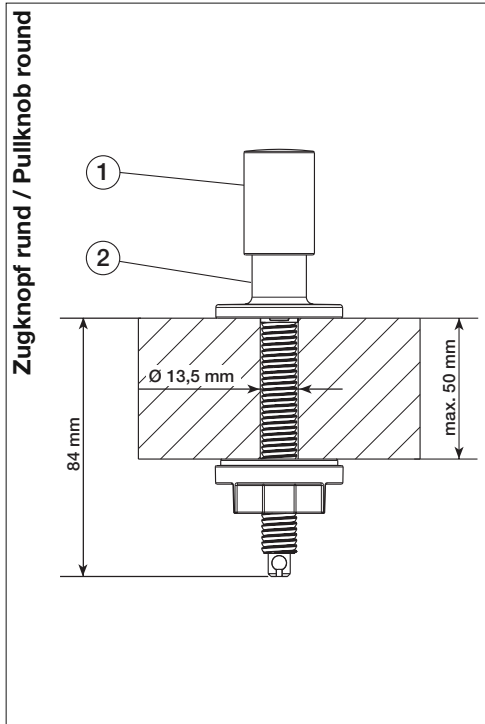

Zugknopf rund Pullknob round

- OK
- not OK

1

	(chrome) Art.-No. 116 987		(stainless steel satin polish) Art.-No. 116 990
	(stainless steel finish) Art.-No. 116 988		(stainless steel brushed finish) Art.-No. 116 989

2

	(chrome) Art.-No. 116 991		(stainless steel satin polish) Art.-No. 116 994
	(stainless steel finish) Art.-No. 116 992		(stainless steel brushed finish) Art.-No. 116 993

- OK
- not OK