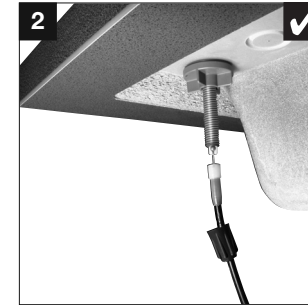

Zugknopf rund Pullknob round

- OK
- not OK

1

	(chrome) Art.-No. 116 987		(stainless steel satin polish) Art.-No. 116 990
	(stainless steel finish) Art.-No. 116 988		(stainless steel brushed finish) Art.-No. 116 989